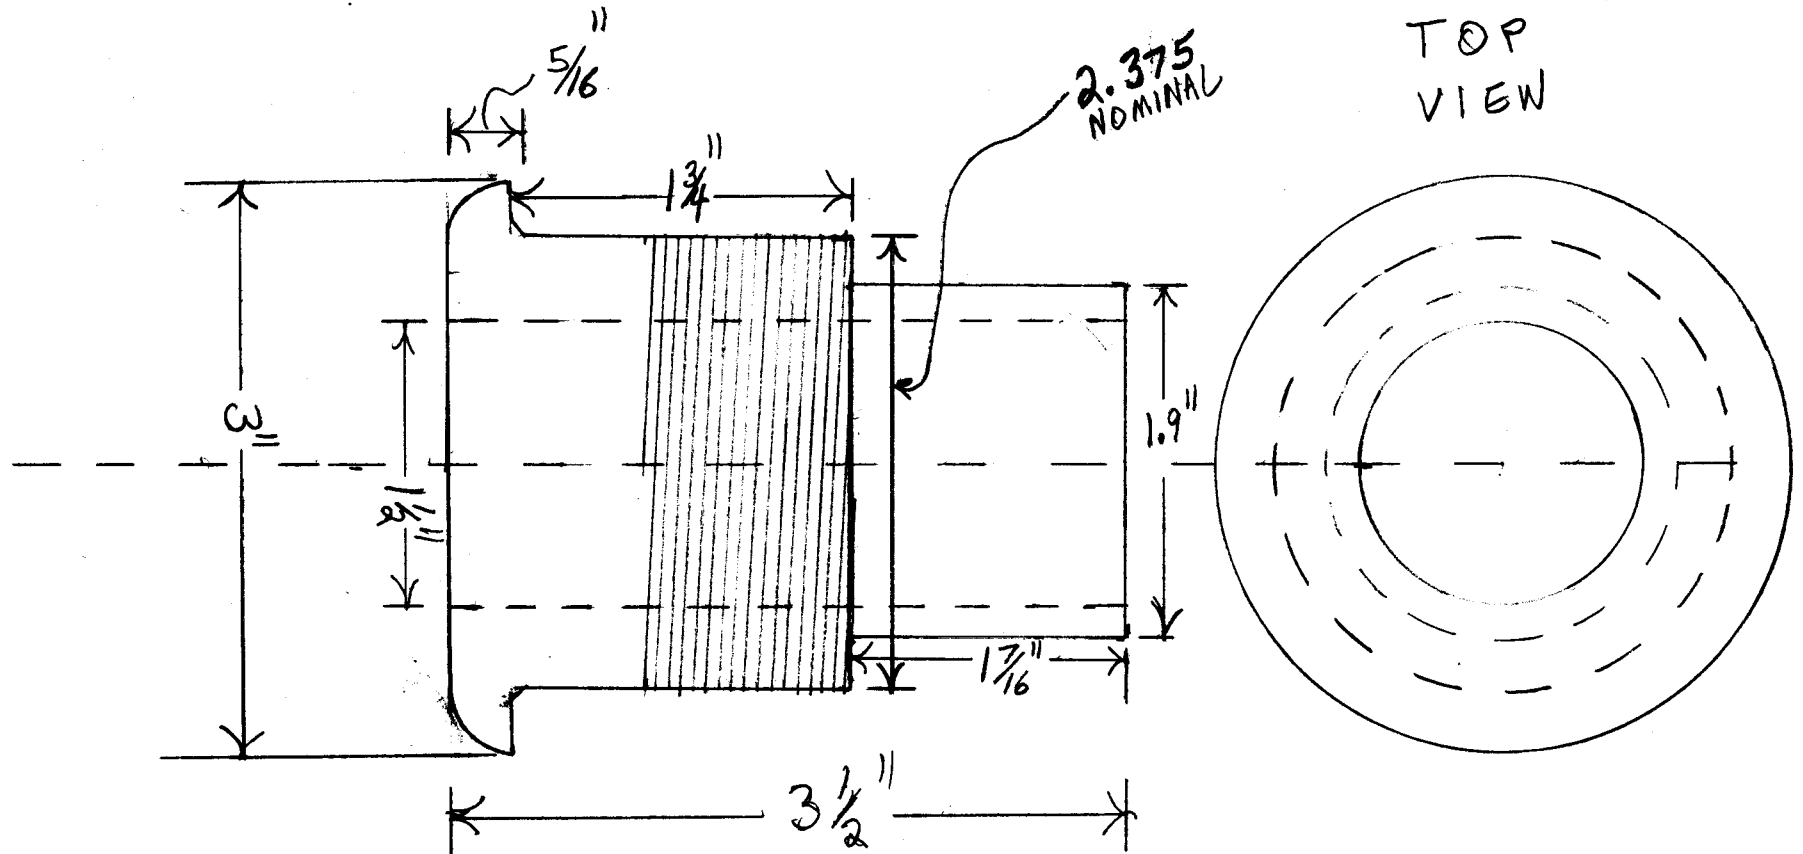

SIDE VIEW

TOP VIEW

THREAD OUTSIDE RH NPT 2 INCH