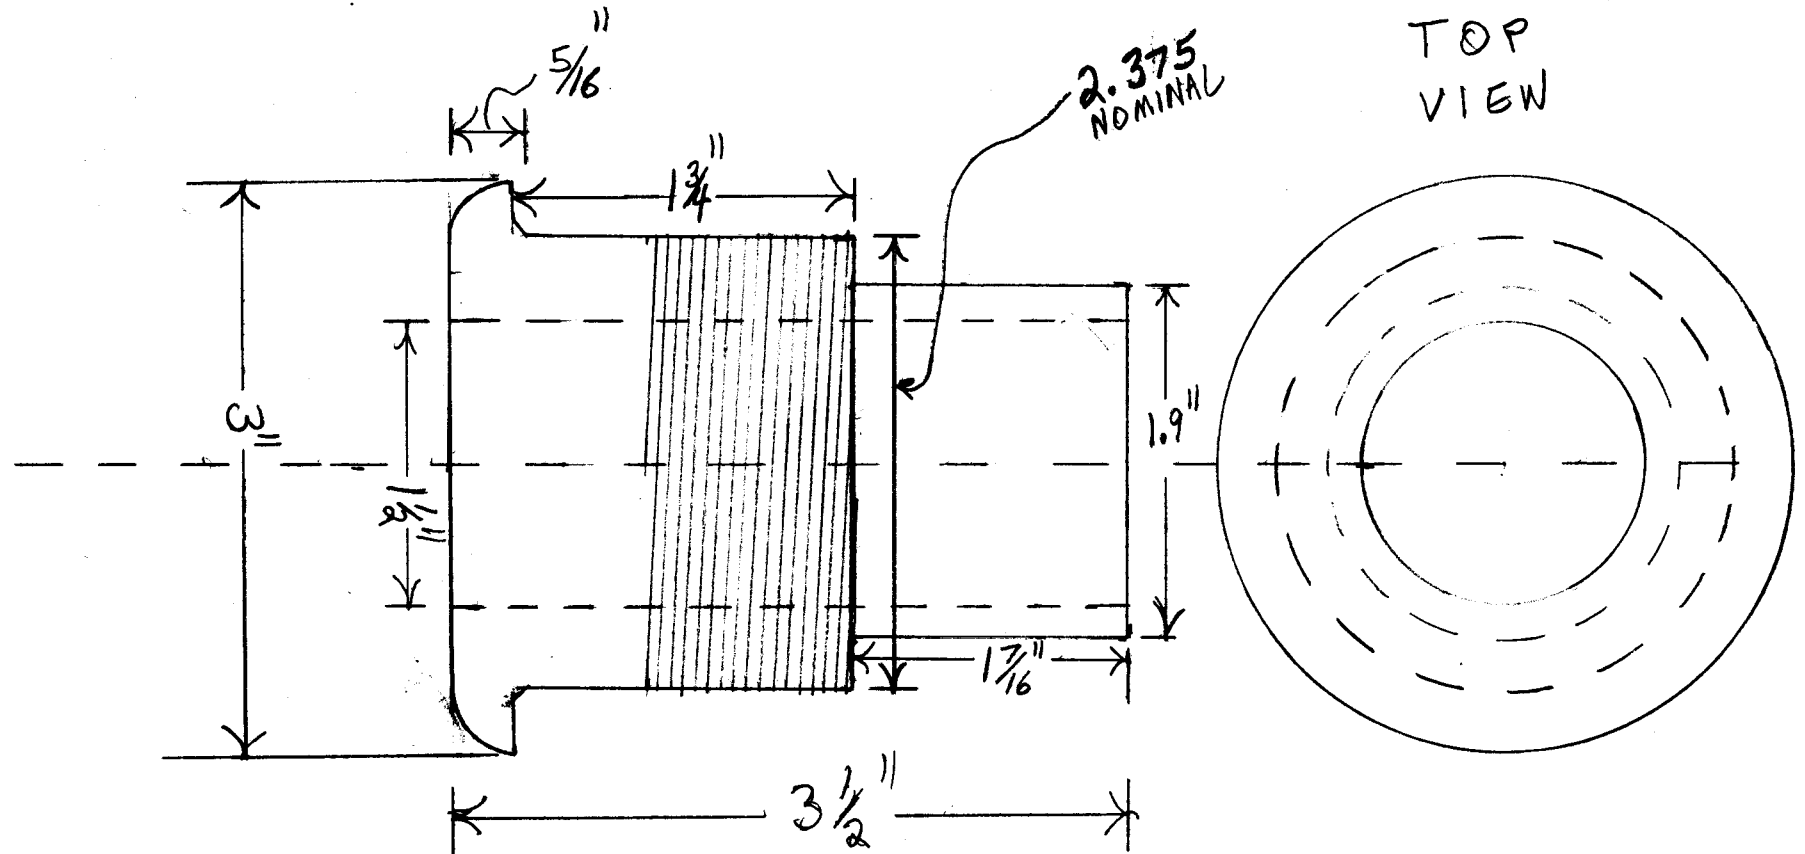

SIDE VIEW

TOP VIEW

THREAD OUTSIDE RH NPT 2 INCH